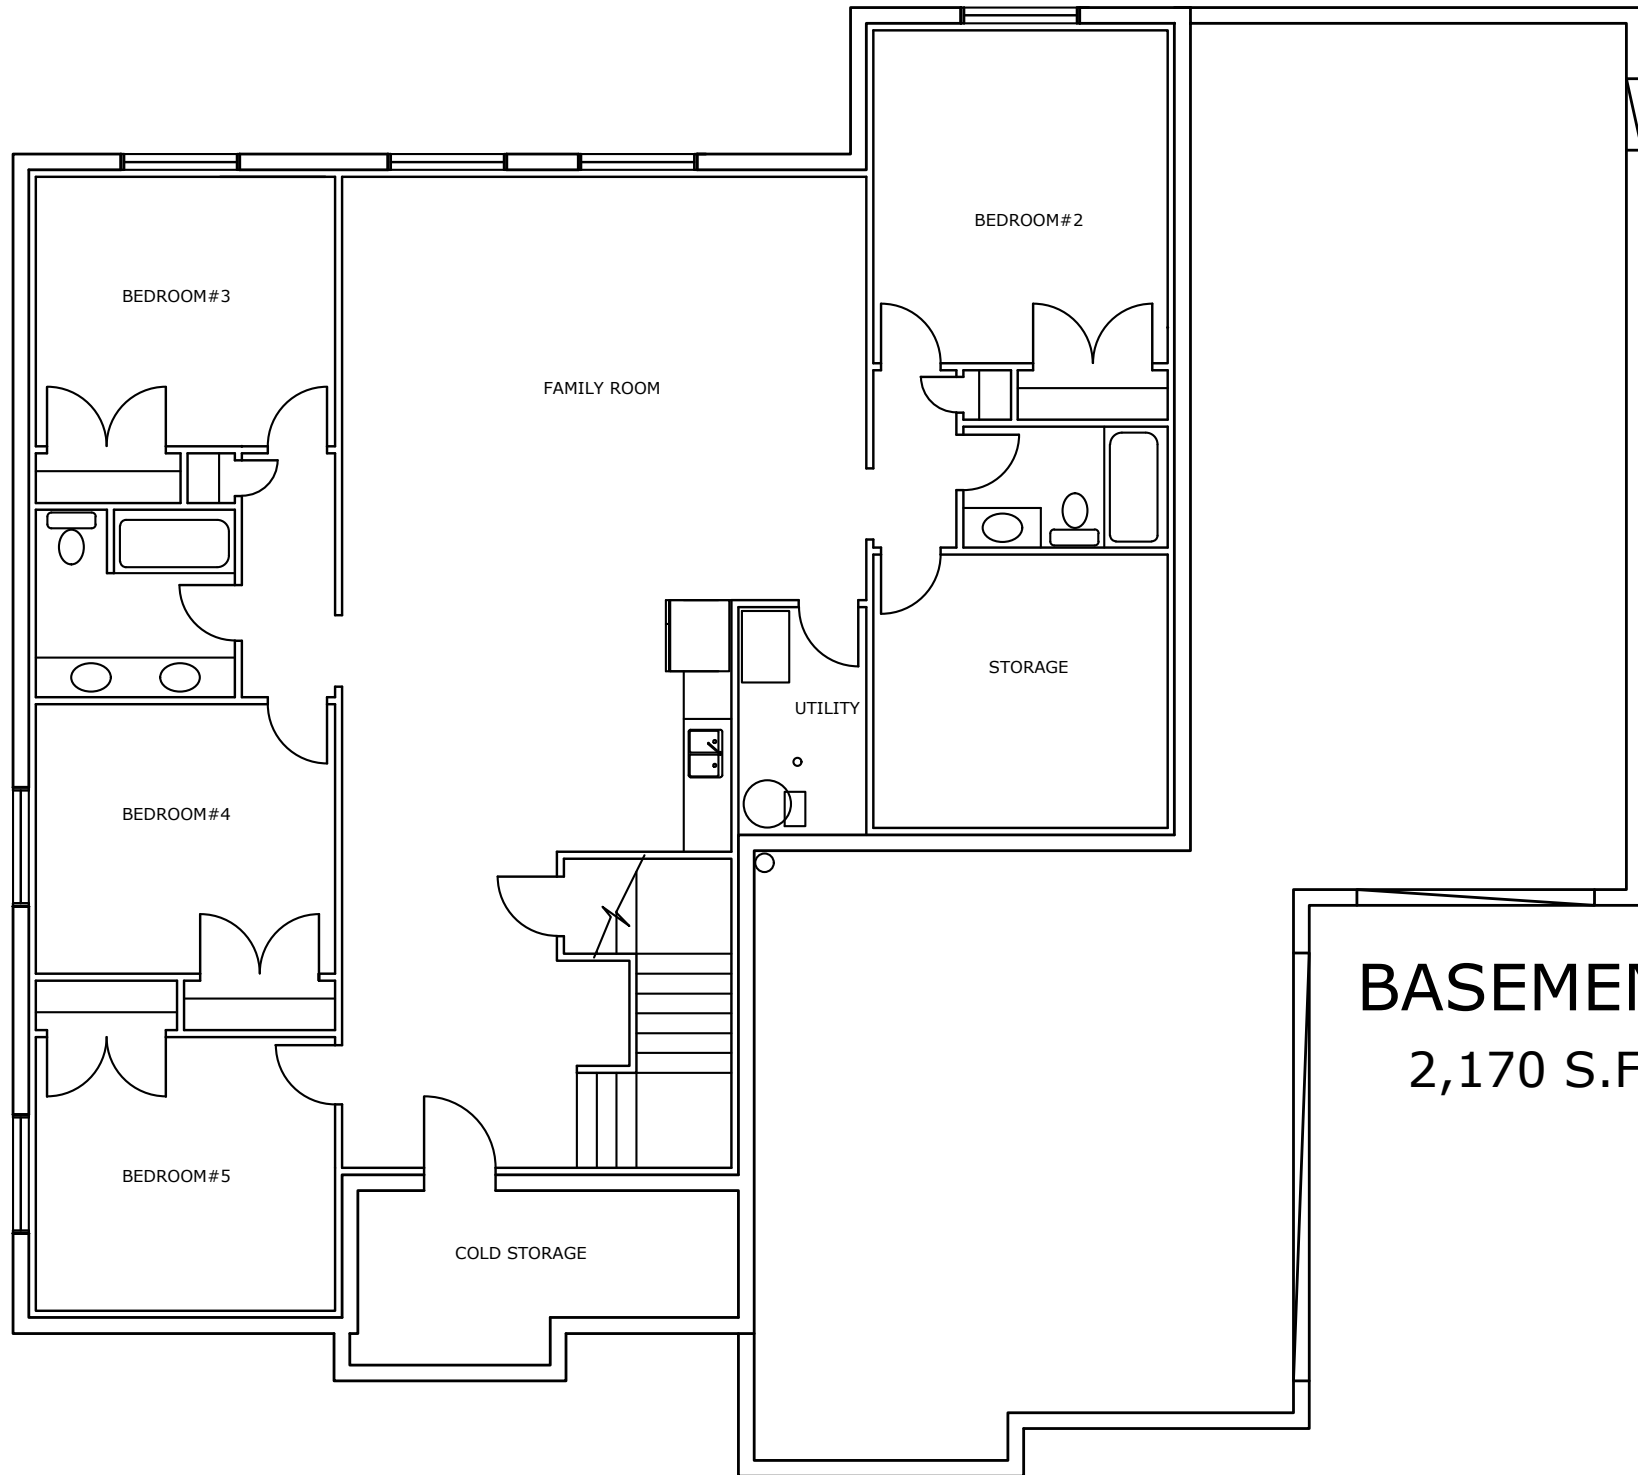

HERITAGE HOMES[®]

HeritageHomesUtah.com

The Smith

MAIN FLOOR
2,065 S.F.

BASEMENT
2,170 S.F.