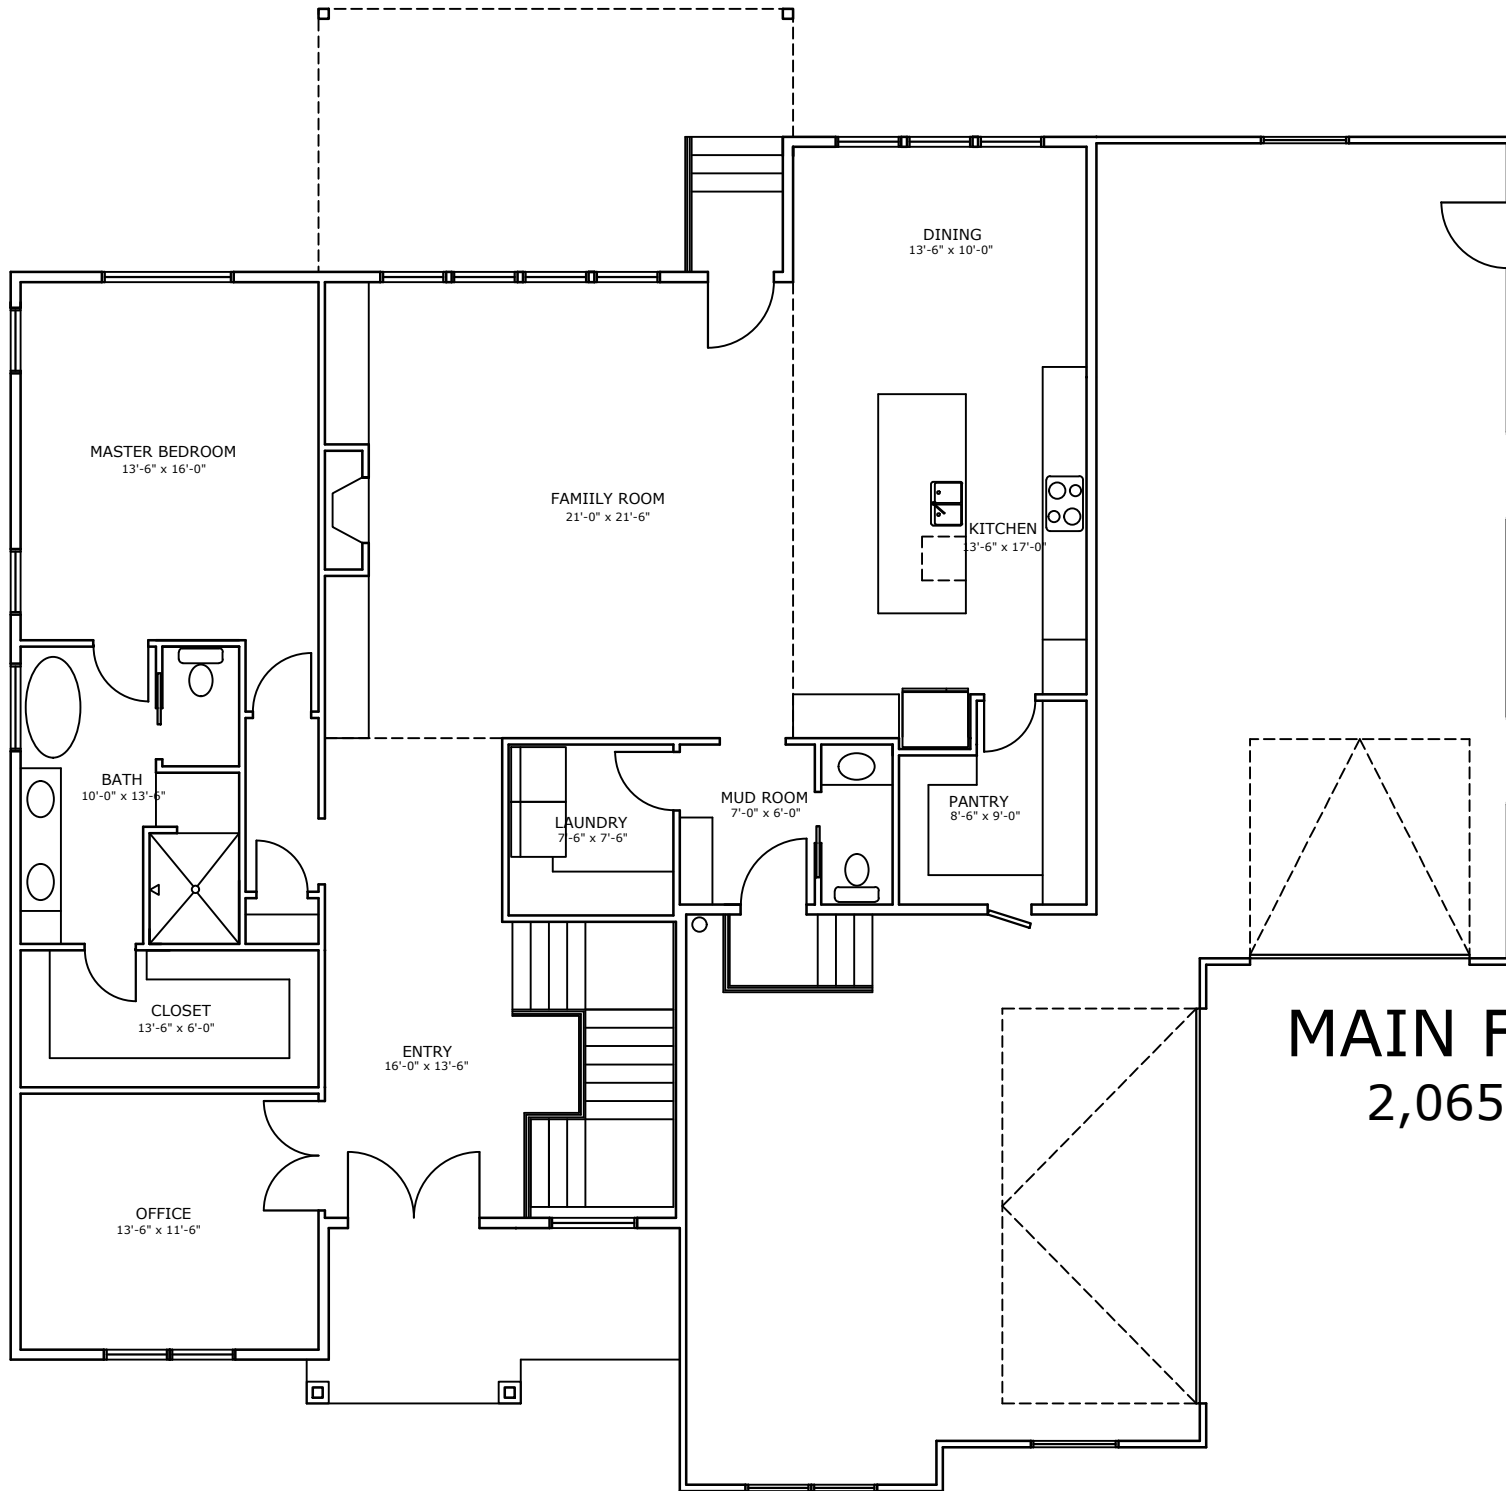

HERITAGE HOMES[®]

HeritageHomesUtah.com

The Smith

MAIN FLOOR
2,065 S.F.

BASEMENT
2,170 S.F.